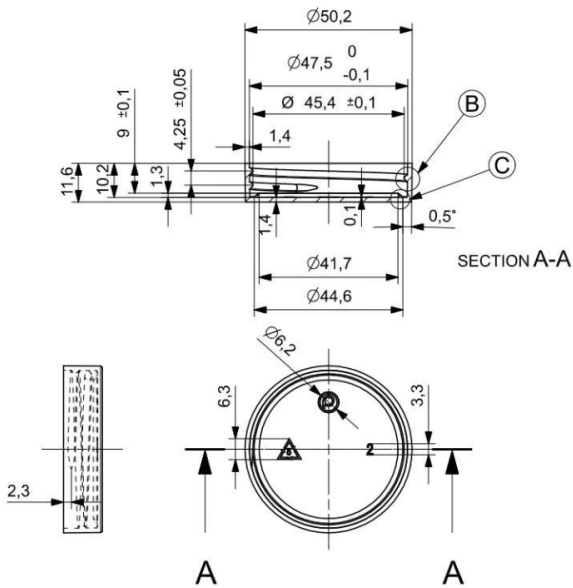

48mm PP Lid

General info

Item no. (SKU):	
Finish:	Smooth
Liner:	IHS/PS/EPE
Thread:	48/400
Dosage:	N/A
Hole Size:	N/A
Material:	PP
Colour:	Silver
Print Areas:	N/A
Country of Origin:	Lithuania

Packaging Info

Packed in Boxes

Box Dimensions (mm):	594 x 394 x 448
Quantity per box (pcs):	2500
Boxes per pallet (pcs):	50000
Quantity per pallet (pcs):	20
Net weight (kg):	225
Gross weight (kg):	253
Pallet height (mm):	2400